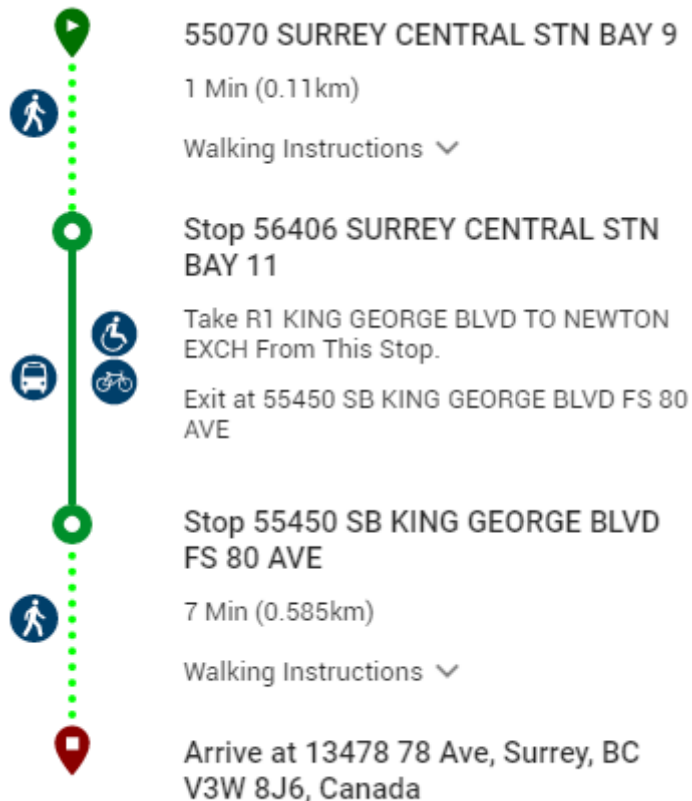

SURREY
FOOD BANK

NEW

HOW TO GET TO THE SURREY FOOD BANK

OUR NEW ADDRESS

13478 78 AVE SURREY

 Bus #321 run every **15 minutes** from Surrey Central Station at Bay 9.
Get off at the 78th Ave bus stop, then it's a **5 min walk** to the food bank.

 Bus R1 runs every **9 minutes** from Surrey Central Station at Bay 11
Get off at the 80th Ave bus stop, then it's a **7 min walk** to the food bank.

Our office number has not changed. Please call 604.581.5443 if you have questions